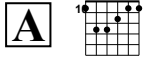

Major Licks

garretsguitarlessons.com

Key of D

Ealt Shape

E. Guitar

Ealt Shape

E. Gt.