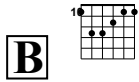

Major Licks

garretsguitarlessons.com

Key of D

Ealt Shape

E. Guitar

Ealt Shape

E. Gt.