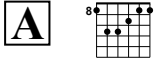

# Major Licks | 2

garretsguitarlessons.com  
Key of C

E Shape Scale

E. Guitar

4/4

8 12 8 13 8 12 8 10 8 12 8 13 8 8

C Shape Scale

E. Gt.