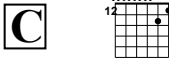

C Major Shape

Consecutive 3rds Shapes

E. Gt.

9

12 12 12 10 10 8 8 3 5 7 3

13 13 13 12 12 10 10 5 6 8 5