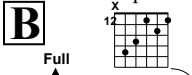

# Major Licks | 2

garretsguitarlessons.com  
Key of C

E Shape Scale

E. Guitar

4/4

8 12 8 13 8 12 8 10 8 12 8 13 8 8

C Shape Scale

E. Gt.