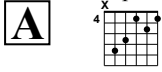

Mixolydian Licks | 3

garretsguitarlessons.com
Key of E

C Shape Scale

E. Guitar

Musical notation for the C Shape Scale in 4/4 time. The notation is written on a six-line staff. The first measure contains notes 4, 5, 4, 5. The second measure contains notes 6, 7, 5, 4. The third measure contains notes 7, 5, 4. The time signature is 4/4, with 'T' above and 'B' below the staff.

A Shape Scale

E. Gt.

Musical notation for the A Shape Scale in 4/4 time. The notation is written on a six-line staff. The first measure contains notes 5, 10, 9, 10, 9. The second measure contains notes 7, 9, 9, 7. The third measure contains notes 8, 9, 7, 9. The fourth measure contains notes 9, 9, 12. A wavy line is present above the staff in the fourth measure. The time signature is 4/4, with 'T' above and 'B' below the staff.

E Shape Scale

E. Gt.

Musical notation for the E Shape Scale in 4/4 time. The notation is written on a six-line staff. The first measure contains notes 12, 14, 14, 12. The second measure contains notes 14, 12, 15, 12. The third measure contains notes 16, 12, 15, 12. The fourth measure contains notes 14, 13, 14, 12, 11, 14. A wavy line is present above the staff in the fourth measure. The time signature is 4/4, with 'T' above and 'B' below the staff.