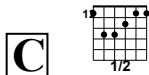

Mixolydian Licks | 3

garretsguitarlessons.com
Key of E

C Shape Scale

E. Guitar

Musical notation for the C Shape Scale in 4/4 time. The notation is written on a six-line staff. The first measure contains notes 4, 5, 4, 5. The second measure contains notes 6, 7, 5, 4. The third measure contains notes 7, 5, 4. The time signature is 4/4, with 'T' above and 'B' below the staff.

A Shape Scale

E. Gt.

Musical notation for the A Shape Scale in 4/4 time. The notation is written on a six-line staff. The first measure contains notes 5, 10, 9, 10, 9. The second measure contains notes 7, 9, 9, 7. The third measure contains notes 8, 9, 7, 9. The fourth measure contains notes 9, 9, 12. A wavy line is present above the staff in the fourth measure. The time signature is 4/4, with 'T' above and 'B' below the staff.

E Shape Scale

E. Gt.

Musical notation for the E Shape Scale in 4/4 time. The notation is written on a six-line staff. The first measure contains notes 12, 14, 14, 12. The second measure contains notes 14, 12, 15, 12. The third measure contains notes 16, 12, 15, 12. The fourth measure contains notes 14, 13, 14, 12, 11, 14. A wavy line is present above the staff in the fourth measure. The time signature is 4/4, with 'T' above and 'B' below the staff.