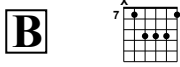

Mixolydian Licks | 3

garretsguitarlessons.com
Key of E

C Shape Scale

E. Guitar

Musical notation for the C Shape Scale in 4/4 time. The notation is written on a six-line staff. The first measure contains notes 4, 5, 4, 5. The second measure contains notes 6, 7, 5, 4. The third measure contains notes 7, 5, 4. The time signature is 4/4, with 'T' above and 'B' below the staff.

A Shape Scale

E. Gt.

Musical notation for the A Shape Scale in 4/4 time. The notation is written on a six-line staff. The first measure contains notes 5, 10, 9, 10, 9. The second measure contains notes 7, 9, 9, 7. The third measure contains notes 8, 9, 7, 9. The fourth measure contains notes 9, 9, 12. A wavy line is present above the staff in the fourth measure. The time signature is 4/4, with 'T' above and 'B' below the staff.

E Shape Scale

E. Gt.

Musical notation for the E Shape Scale in 4/4 time. The notation is written on a six-line staff. The first measure contains notes 12, 14, 14, 12. The second measure contains notes 14, 12, 15, 12. The third measure contains notes 16, 12, 15, 12. The fourth measure contains notes 14, 13, 14, 12, 11, 14. A wavy line is present above the staff in the fourth measure. The time signature is 4/4, with 'T' above and 'B' below the staff.