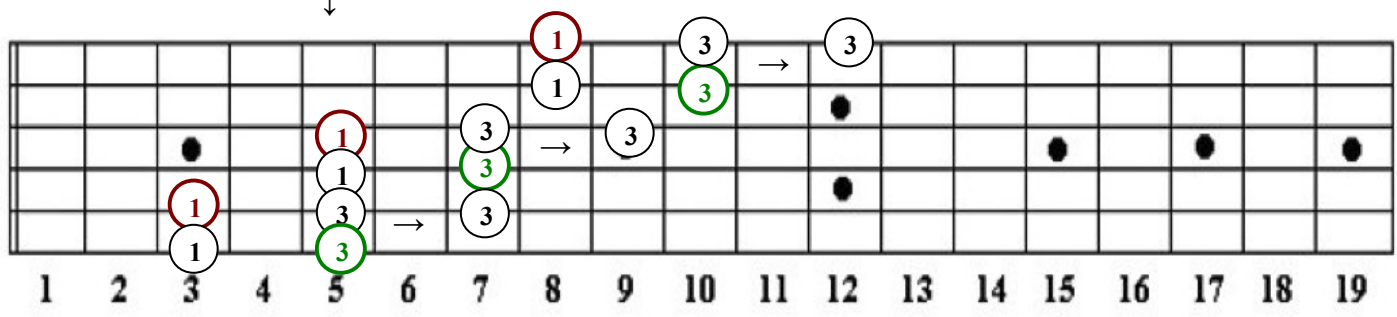

Pentatonic & 1-3 1-3 Slide Scales

Red Major Root | C
Green Minor Root | Am

Am | C | Pentatonic Scale | 6th String Root

↑
Anchor Fret
↓

1-3 1-3 Slide Scale | 6th String Root

Am | C | Pentatonic Scale | 5th String Root

1-3 1-3 Slide Scale | 5th String Root

↑
Anchor Fret
↓