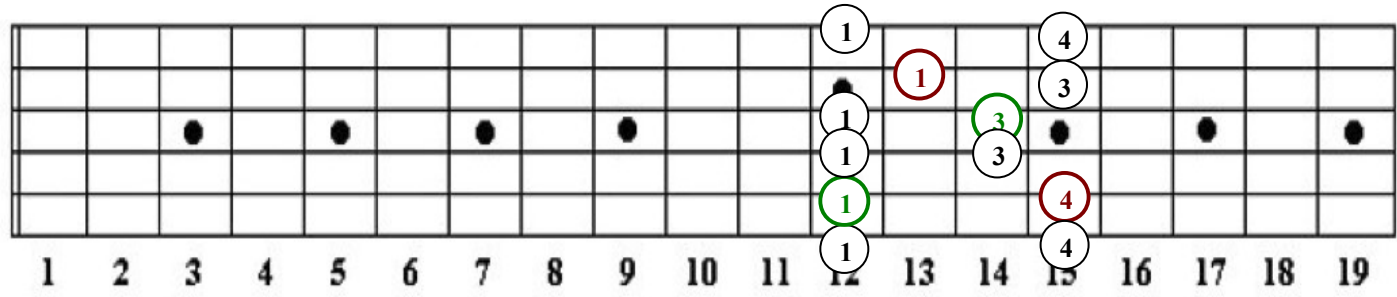

Pentatonic & 1-3 1-3 Slide Scales

Red Major Root | C
Green Minor Root | Am

Am | C | Pentatonic Scale | 6th String Root

↑
Anchor Fret
↓

1-3 1-3 Slide Scale | 6th String Root

Am | C | Pentatonic Scale | 5th String Root

1-3 1-3 Slide Scale | 5th String Root

↑
Anchor Fret
↓