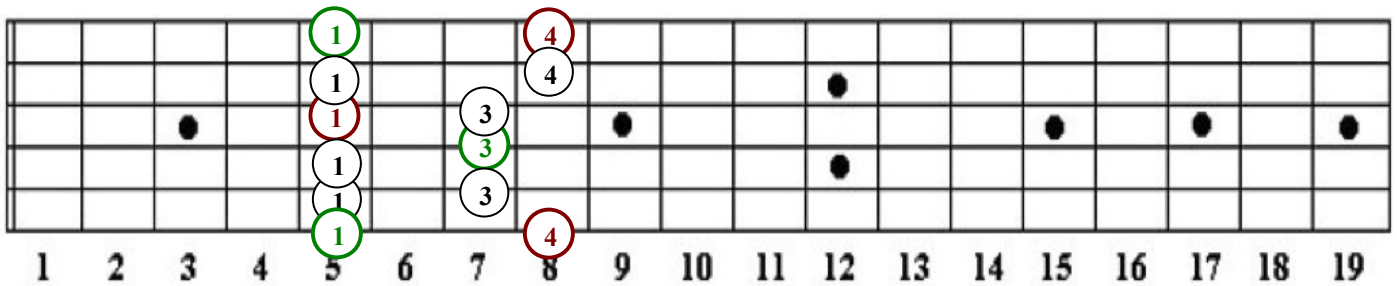

Pentatonic & 1-3 1-3 Slide Scales

Red Major Root | C
Green Minor Root | Am

Am | C | Pentatonic Scale | 6th String Root

↑
Anchor Fret
↓

1-3 1-3 Slide Scale | 6th String Root

Am | C | Pentatonic Scale | 5th String Root

1-3 1-3 Slide Scale | 5th String Root

↑
Anchor Fret
↓