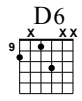

Mele Kalikimaka - Freddie Green Chords

garretsguitarlessons.com

Key of: D

D6
xx
 **Part 1**

Ac. Guitar

D6  Ddim  A7 

Ac. Gt.

Em7  **Part 2** A7  Em7  Bbdim 

Ac. Gt.

G/B  A7  G/B  A/C#  D6 

Ac. Gt.

Part 3

Am7  D7  G6 

Ac. Gt.

B7  Em7  A7 

Ac. Gt.

Part 4

25

Ac. Gt. Staff 1: Treble (T) and Bass (B) clefs. Fingering: 4 4 4 4 | 5 4 4 4 | 11 9 8 8 | 8 7 7 7

29

Ac. Gt. Staff 2: Treble (T) and Bass (B) clefs. Fingering: 7 5 7 5 | 6 5 6 5 | 4 4 5 5 | 4 4 5 5