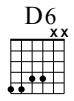

Mele Kalikimaka - Freddie Green Chords

garretsguitarlessons.com

Key of: D

D6
xx
 **Part 1**

Ac. Guitar

D6  Ddim  A7 

Ac. Gt.

Em7  **Part 2** A7  Em7  Bbdim 

Ac. Gt.

G/B  A7  G/B  A/C#  D6 

Ac. Gt.

Part 3

Am7  D7  G6 

Ac. Gt.

B7  Em7  A7 

Ac. Gt.

Part 4

25

Ac. Gt. Staff 1: Treble (T) and Bass (B) clefs. Fingering: 4 4 4 4 | 5 4 4 4 | 11 9 8 8 | 8 7 7 7

29

Ac. Gt. Staff 2: Treble (T) and Bass (B) clefs. Fingering: 7 5 7 5 | 6 5 6 5 | 4 4 5 5 | 4 4 5 5