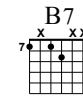

Mele Kalikimaka - Freddie Green Chords

garretsguitarlessons.com

Key of: D

D6
xx
 **Part 1**

Ac. Guitar

D6  Ddim  A7 

Ac. Gt.

Em7  **Part 2** A7  Em7  Bbdim 

Ac. Gt.

G/B  A7  G/B  A/C#  D6 

Ac. Gt.

Part 3

Am7  D7  G6 

Ac. Gt.

B7  Em7  A7 

Ac. Gt.

Part 4

25

Ac. Gt. Staff 1: Treble (T) and Bass (B) clefs. Fingering: 4 4 4 4 | 5 4 4 4 | 11 9 8 8 | 8 7 7 7

29

Ac. Gt. Staff 2: Treble (T) and Bass (B) clefs. Fingering: 7 5 7 5 | 6 5 6 5 | 4 4 5 5 | 4 4 5 5