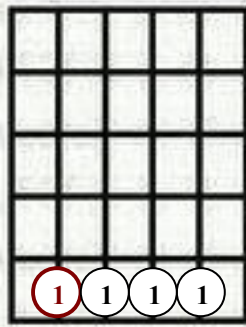

6th Root | Slash Chord
As Shown: G/A

5th Root | Slash Chord
As Shown: C/D

4th Root | Slash Chord
As Shown: E_b/F

6th Root - 7b9

5th Root - 7b9

4th Root - 7b9

Funk/Pop Slash Chords