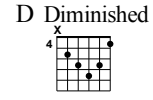

51 Chord Tones 1 - b3 - b5 - 1 - b3 - b5 - 1

Ac. Gt.