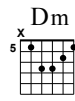

48 Chord Tones 1 - b3 - 5 - 1 - b3 - 5 - 1

Ac. Gt.